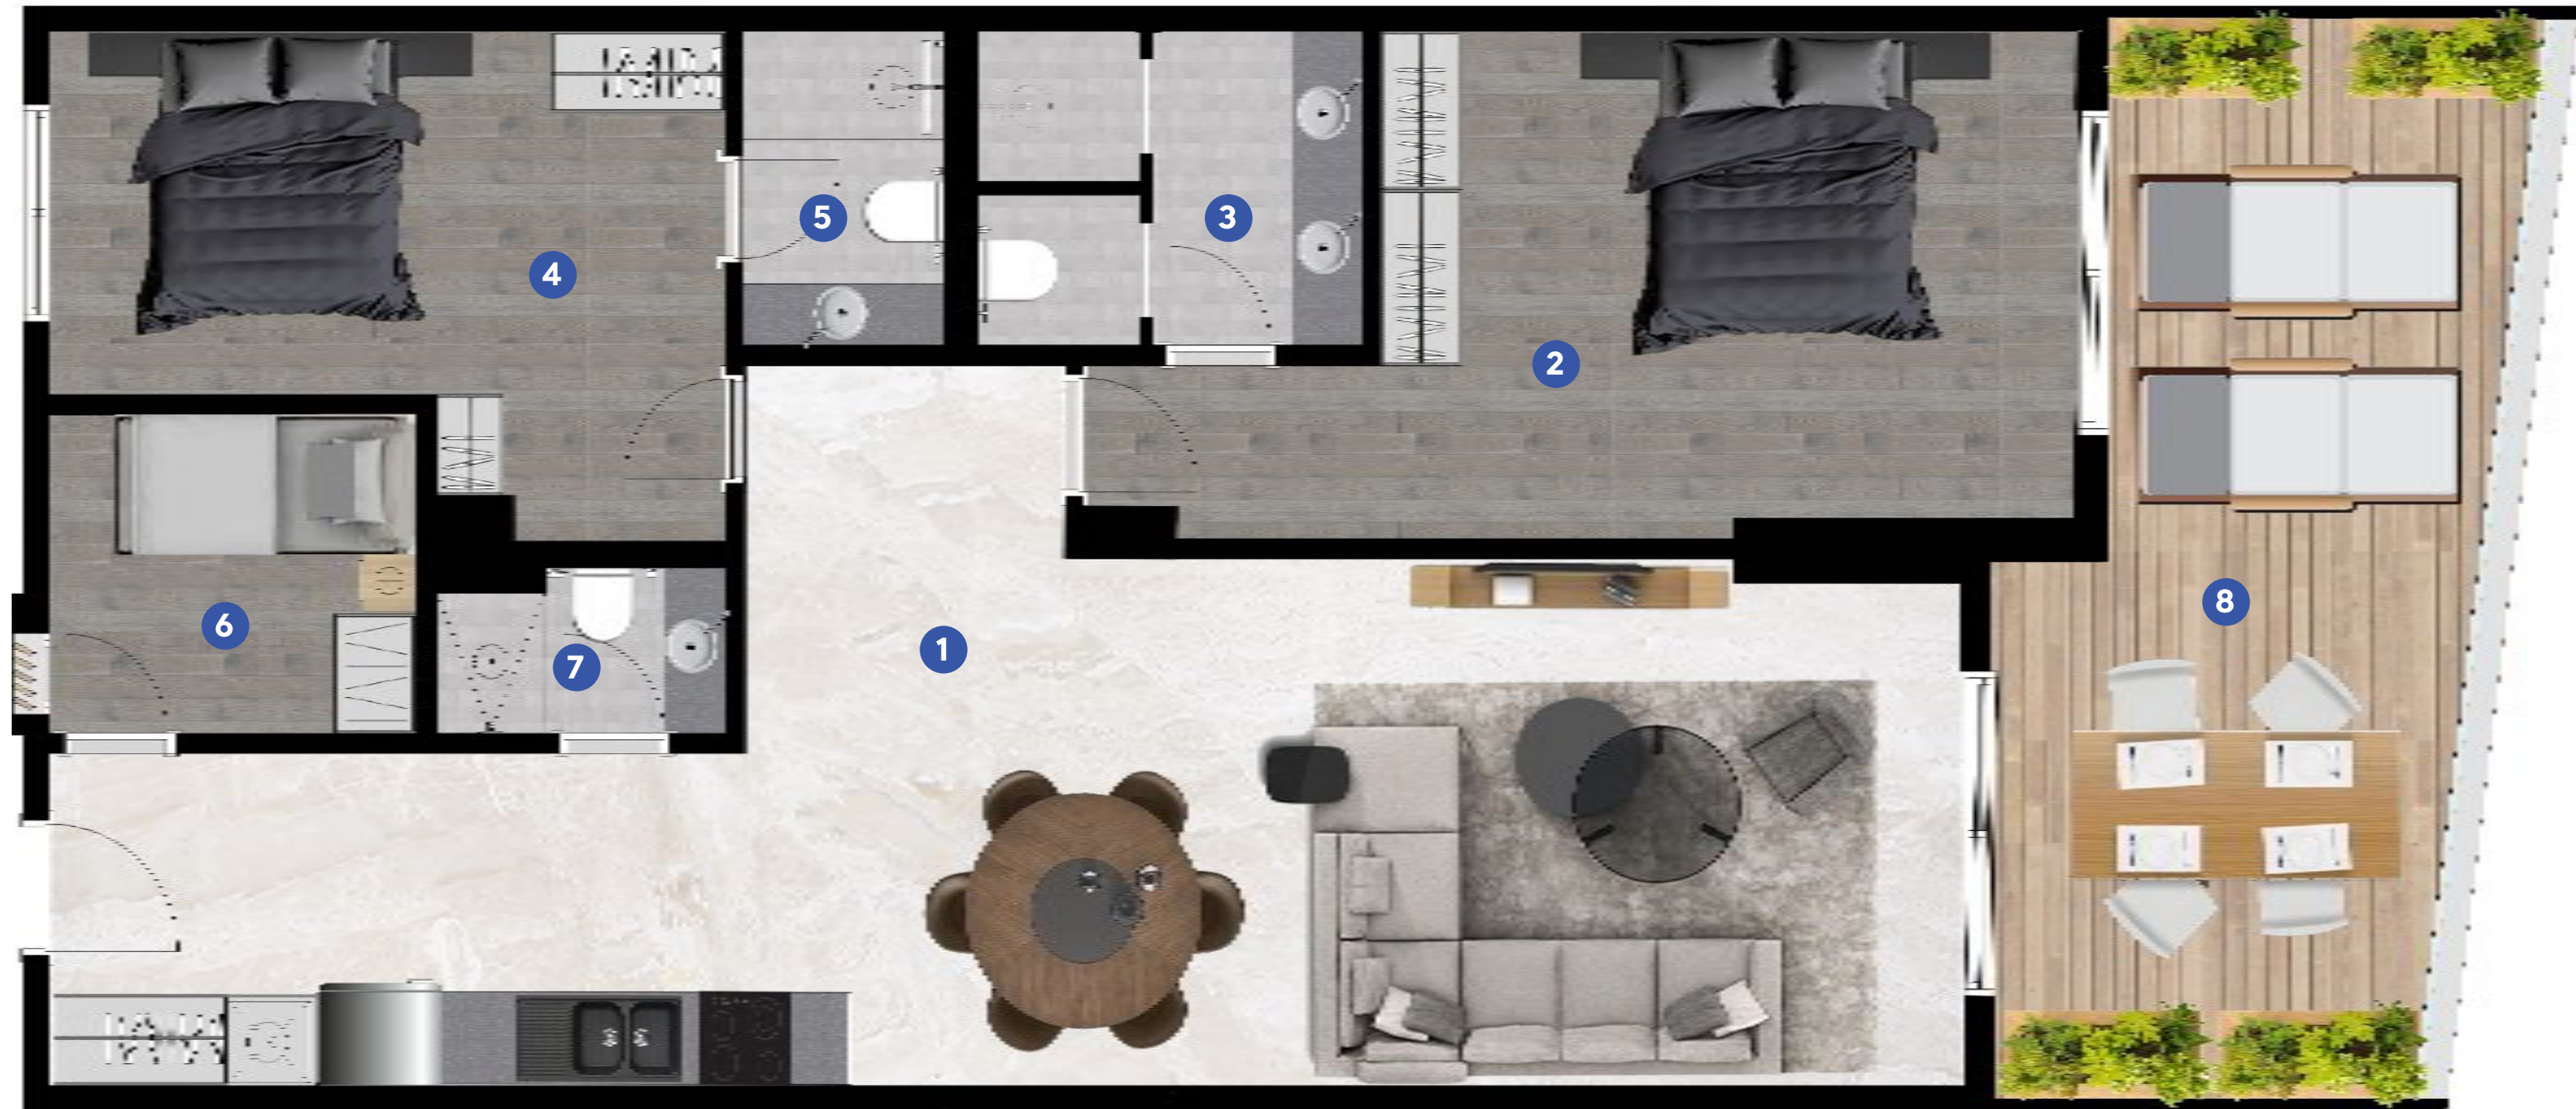

Apartment: 29
2nd Floor

2.5+1 RESIDENCE

- 1 Living Area 50.20m²
- 2 Master Bedroom 21.37m²
- 3 Master Bathroom 6.57m²
- 4 Bedroom 1 15.68m²
- 5 Bathroom 1 3.48m²
- 6 Room 1 6.35m²
- 7 Bathroom 2 2.60m²
- 8 Terrace 31.75m²

Net 138m²
Gross 188m²