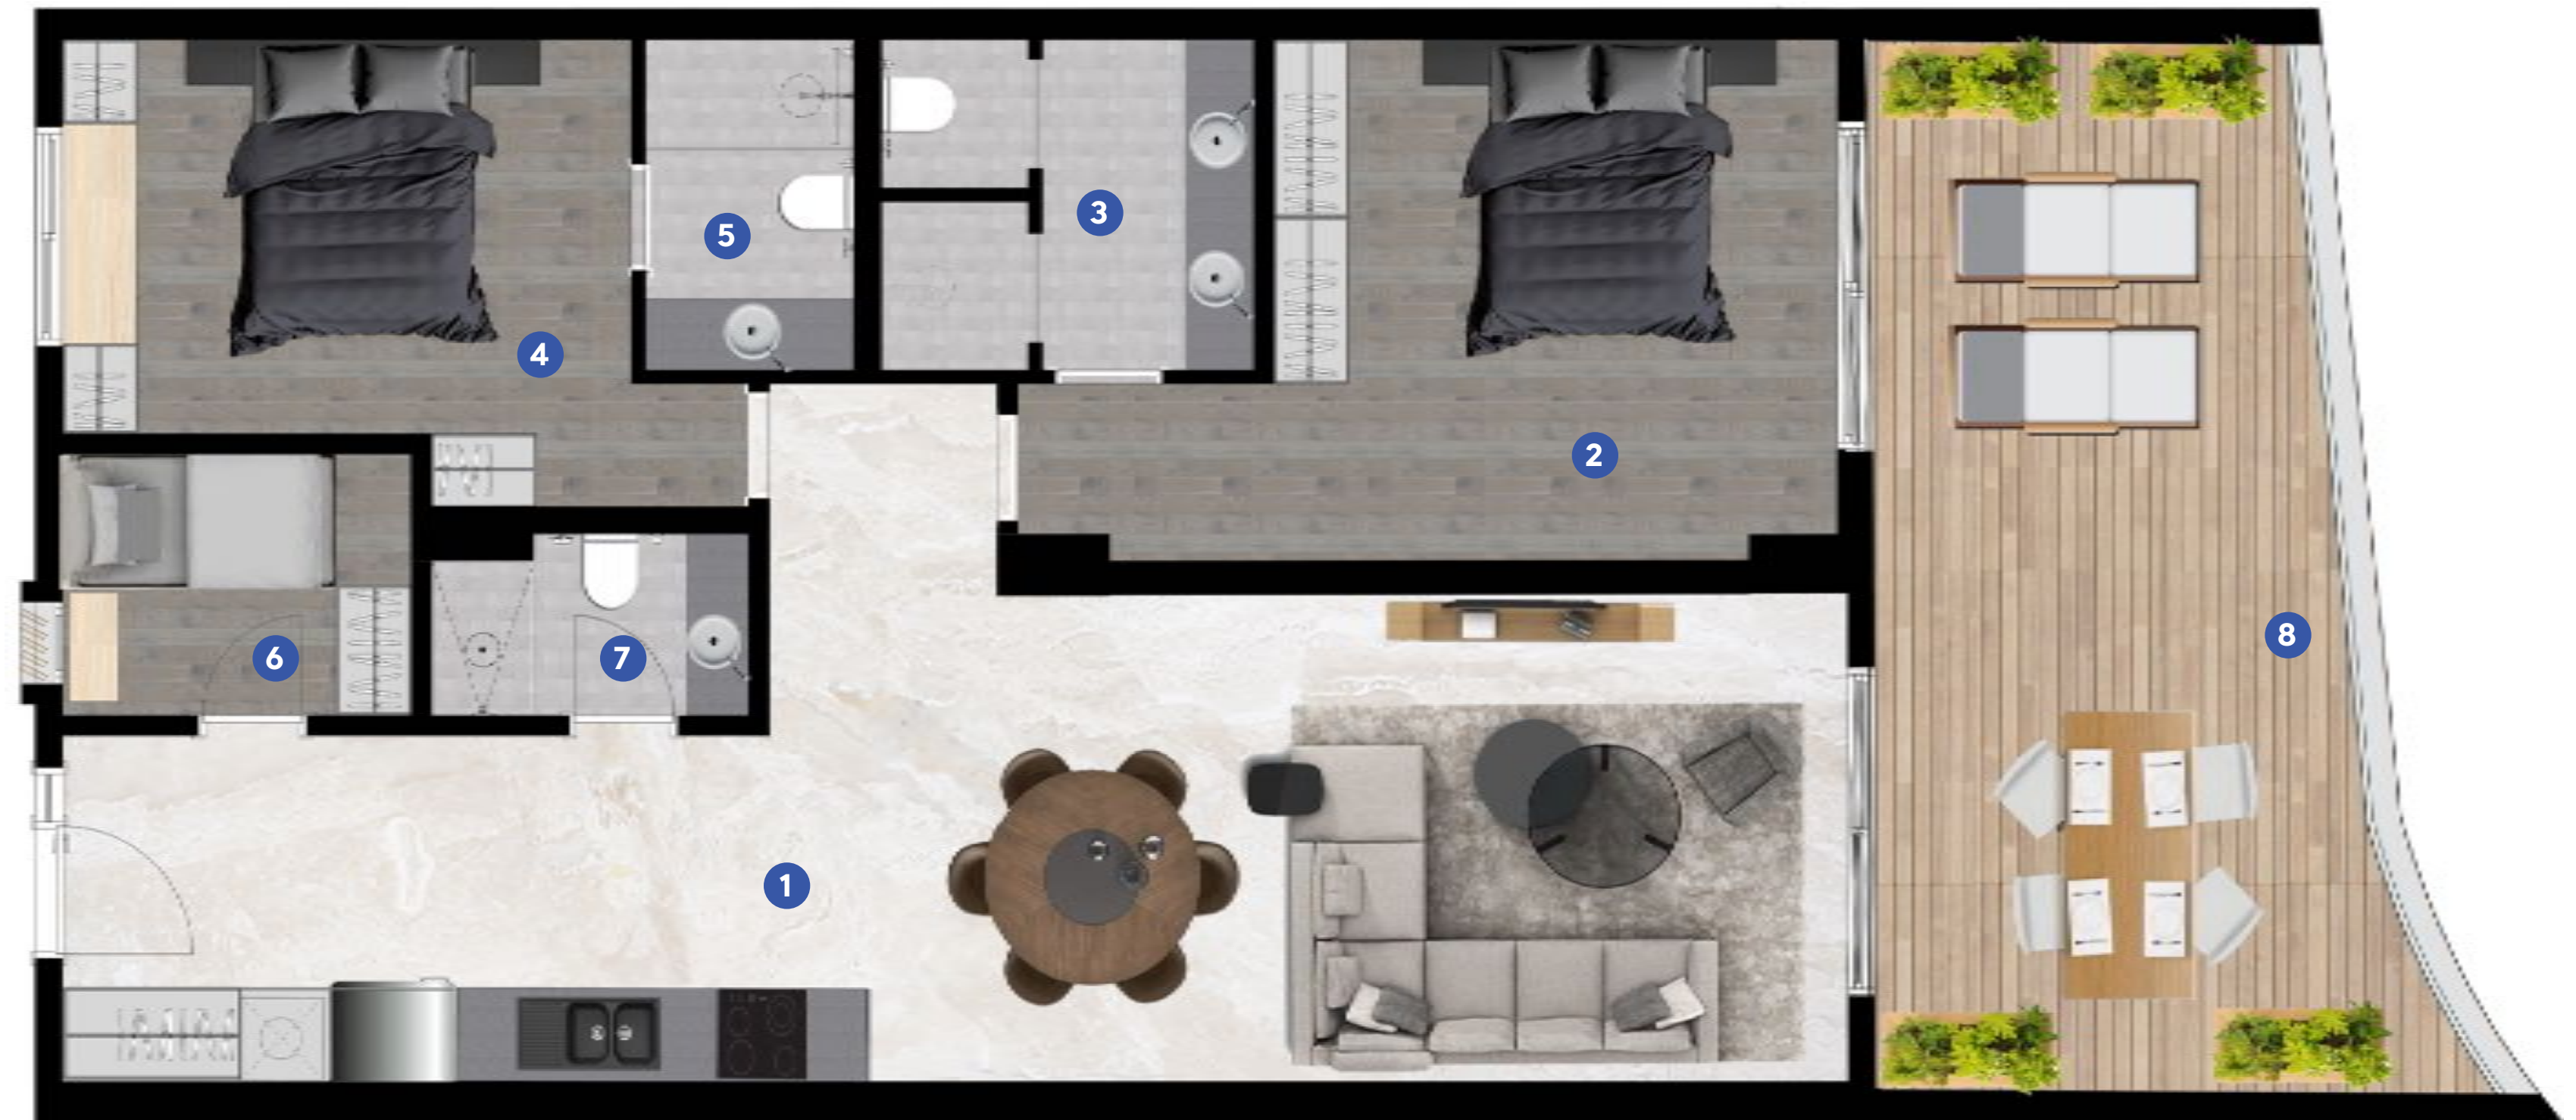

Apartment: 25
2nd Floor

2.5+1 REZİDANS

1	Living Area	44.00m²
2	Master Bedroom	18.00m²
3	Master Bathroom	6.60m²
4	Bedroom 1	14.00m²
5	Bathroom 1	3.70m²
6	Room 1	5.00m²
7	Bathroom 2	2.93m²
8	Terrace	31.77m²

Net 126m²
Gross 163m²