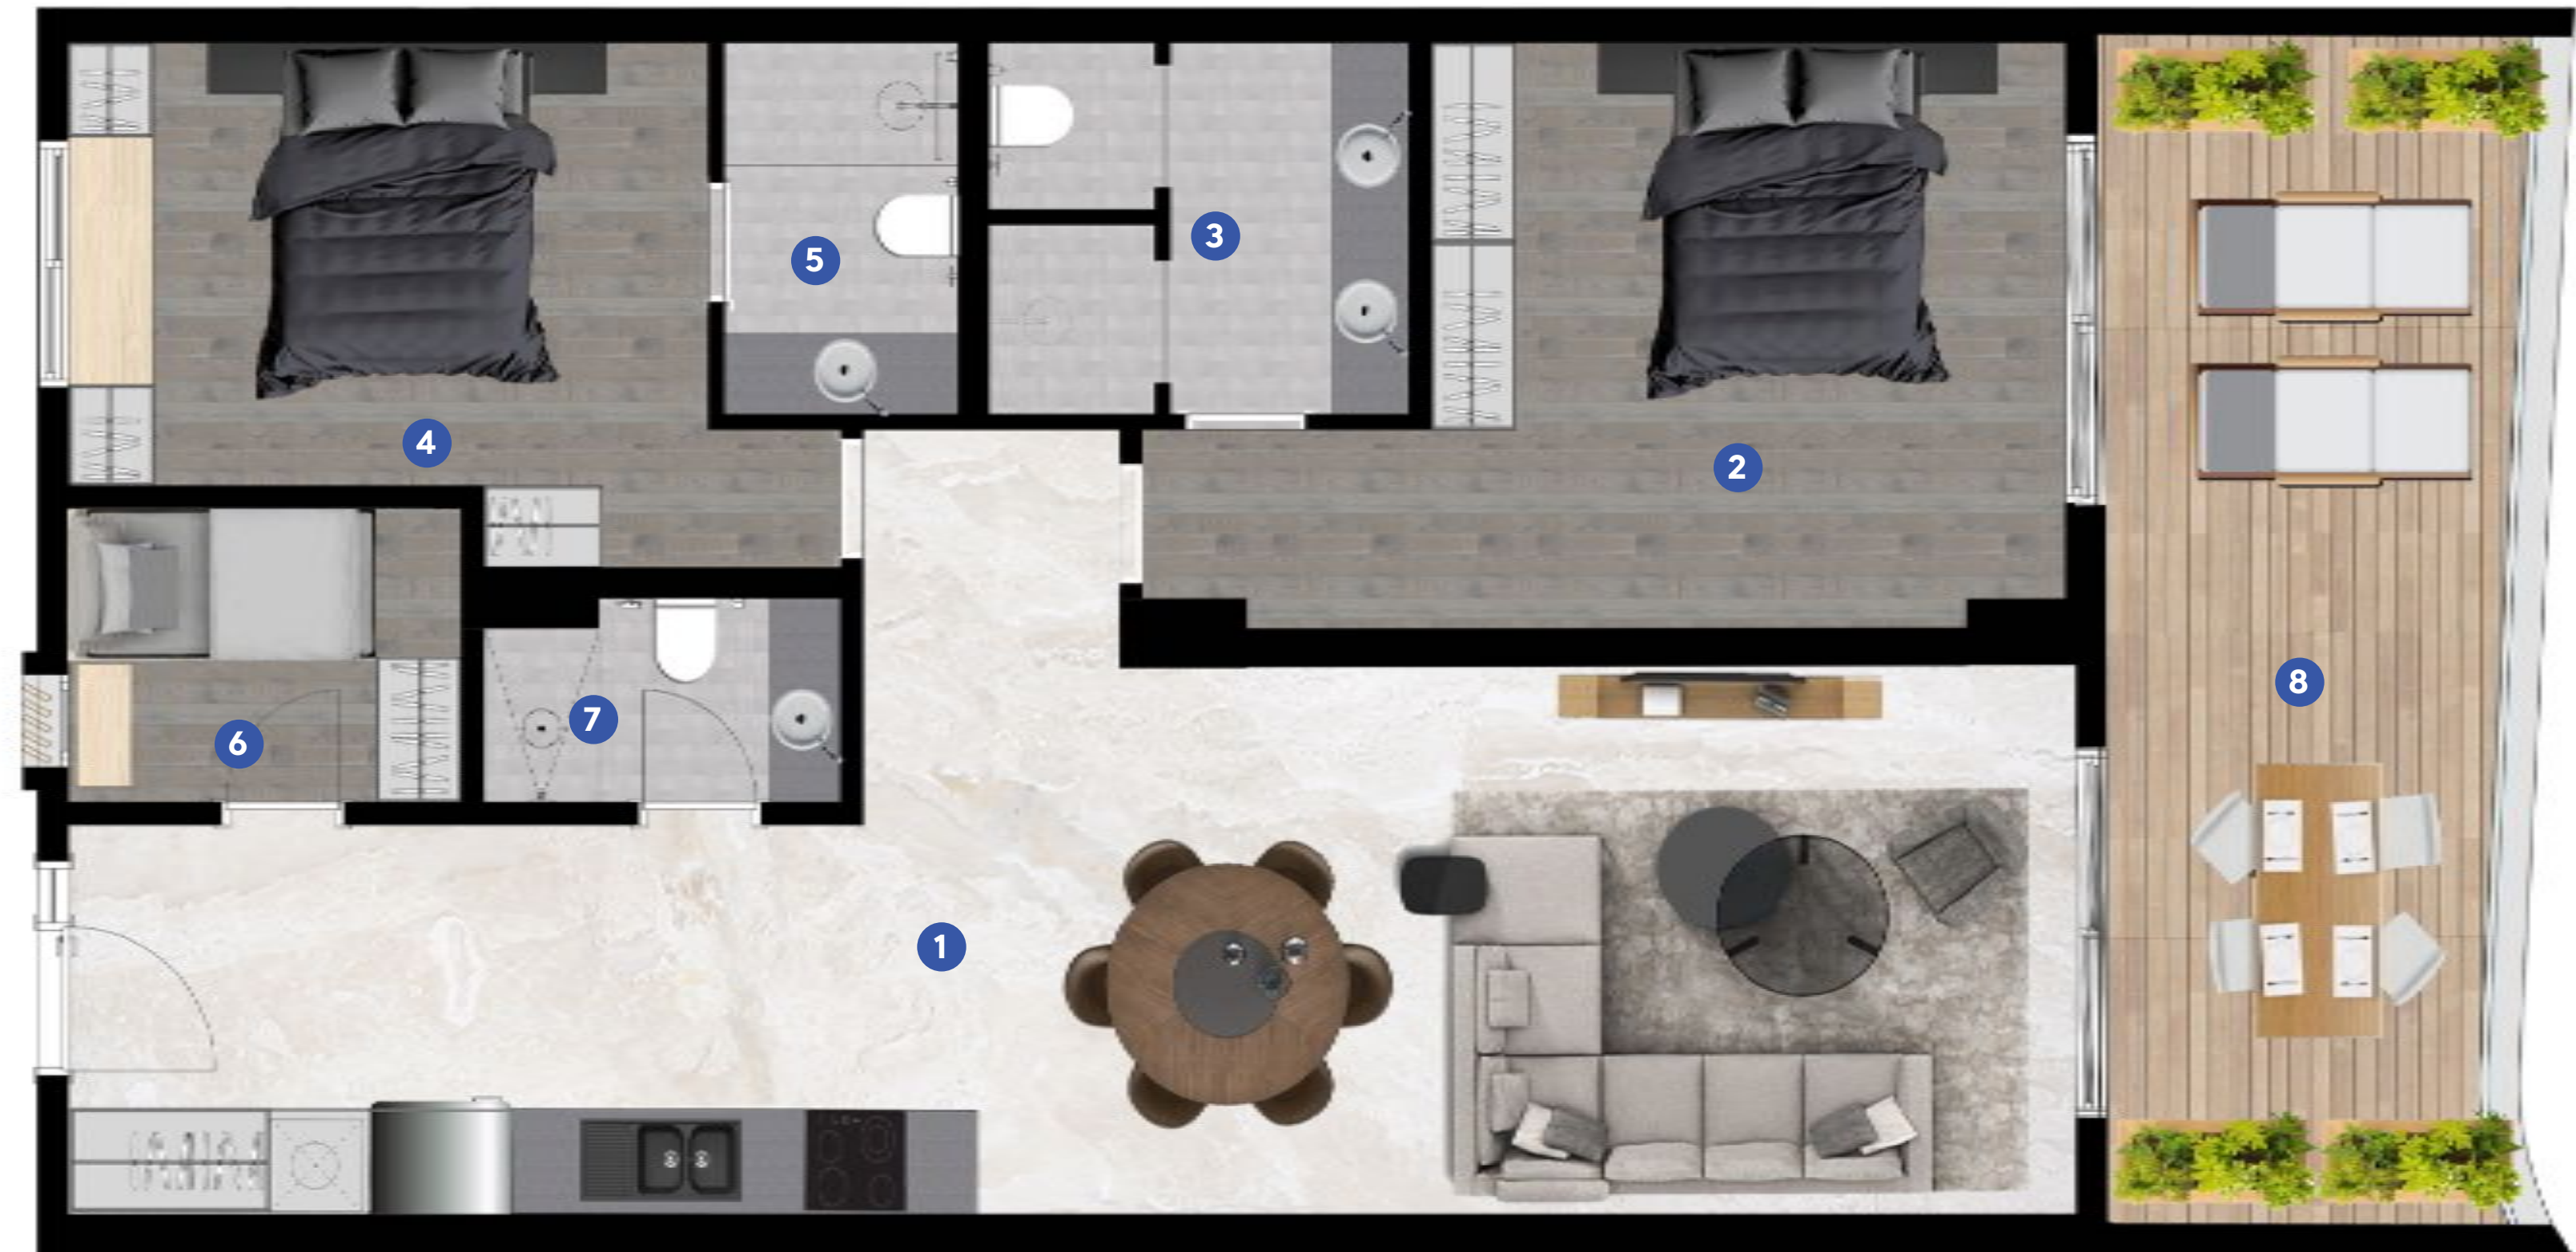

Net 113m²
Gross 155m²

SEBA
mare
GÜNDOĞAN

Apartment: 16
3rd Floor

2.5+1 RESIDENCE

1	Living Area	45.37m ²
2	Master Bedroom	15.23m ²
3	Master Bathroom	3.61m ²
4	Bedroom 1	16.58m ²
5	Room 1	4.00m ²
6	Bathroom 1	3.37m ²
7	Terrace	9.55m ²